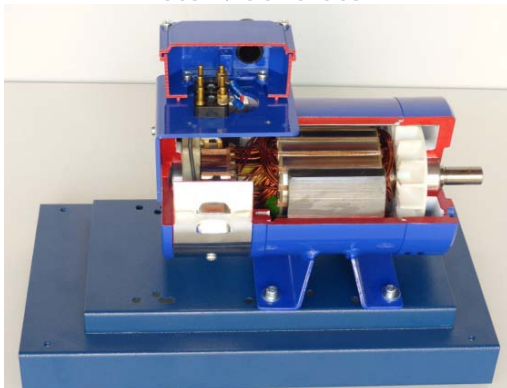

6.1 - SEC MACHINES

- Design: with typical industrial characteristics
- Complete with base plate

Mod.3040
Three Phase Squirrel Cage Motor

Mod.3070
Three Phase Synchronous Generator

Mod.3122
Single Phase AC Motor
Capacitor Start/Run with centrifugal switch

Mod.3130
Universal Motor AC/DC

Mod.3142
Permanent Magnet DC Machine
Motor /Generator

Mod.3160
External/Shunt, Series Compound
DC Machine - Motor /Generator