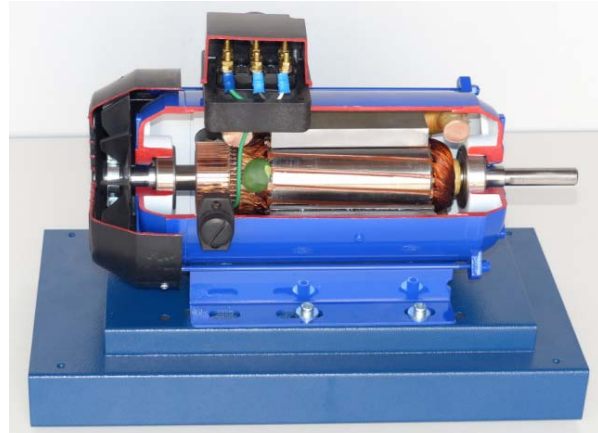

6.1 - SEC MACHINES

- Design: with typical industrial characteristics
- Complete with base plate

Mod.3040
Three Phase Squirrel Cage Motor

Mod.3070
Three Phase Synchronous Generator

Mod.3122
Single Phase AC Motor
Capacitor Start/Run with centrifugal switch

Mod.3130
Universal Motor AC/DC

Mod.3142
Permanent Magnet DC Machine
Motor /Generator

Mod.3160
External/Shunt, Series Compound
DC Machine - Motor /Generator