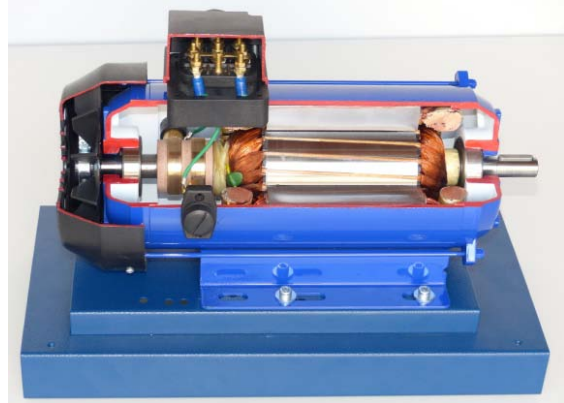

6.1 - SEC MACHINES

- Design: with typical industrial characteristics
- Complete with base plate

Mod.3040
Three Phase Squirrel Cage Motor

Mod.3070
Three Phase Synchronous Generator

Mod.3122
Single Phase AC Motor
Capacitor Start/Run with centrifugal switch

Mod.3130
Universal Motor AC/DC

Mod.3142
Permanent Magnet DC Machine
Motor /Generator

Mod.3160
External/Shunt, Series Compound
DC Machine - Motor /Generator